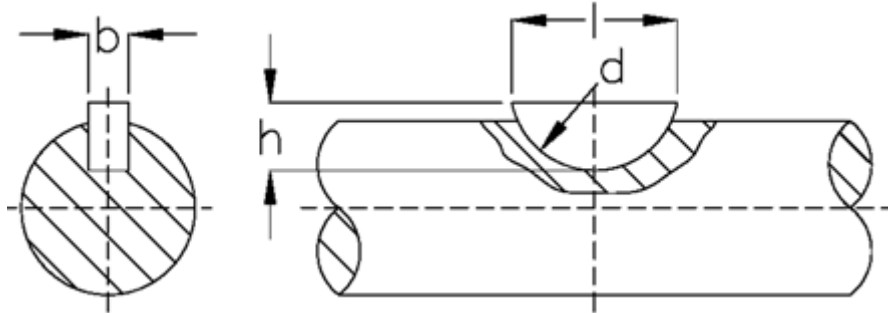

Article number: 09010523

Description: KLEE Woodruff key 4x6,5 DIN 6888

## Measures

---

$b = 4.0$

$d = 16$

$h = 6.5$

$l = 15.72$